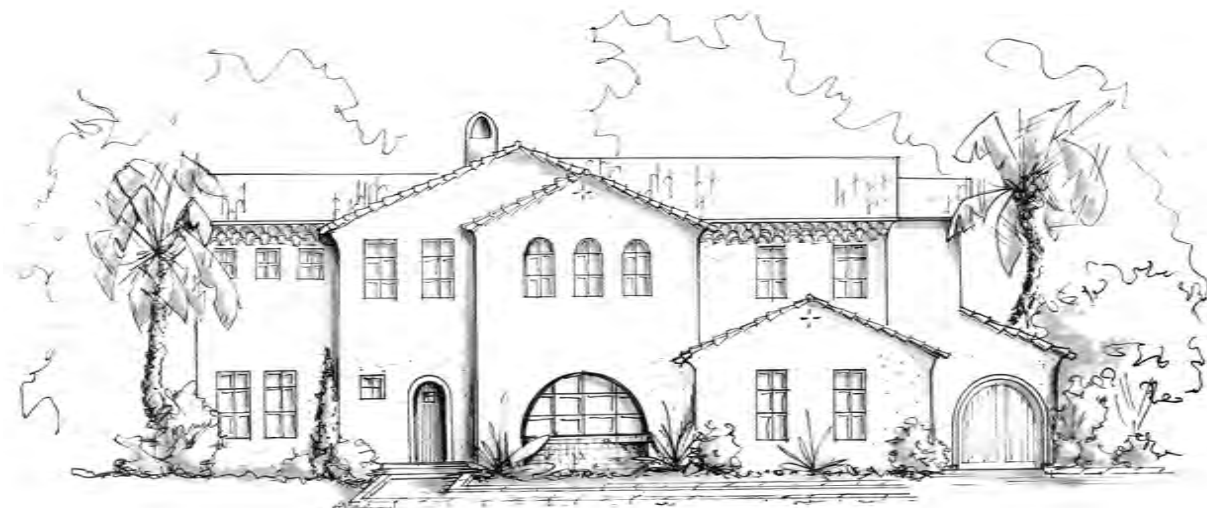

THE VISTA  
AT TWENTY MILE

PONTE VEDRA. *Naturally.*

## The Aragon

Andalusian

Spanish Colonial

Spanish Eclectic

## The Aragon

Two Story Home  
3,690 Square Feet  
4/5 Total Bedrooms  
3 Full Bathrooms  
plus powder  
3 Car Garage

The Pineapple Corporation reserves the right to make changes or modifications to sales releases, prices, location premiums, maps, plans, specifications, materials, features, and colors without notice. Optional features and colors may be included at additional cost, subject to availability and construction cut-off dates.